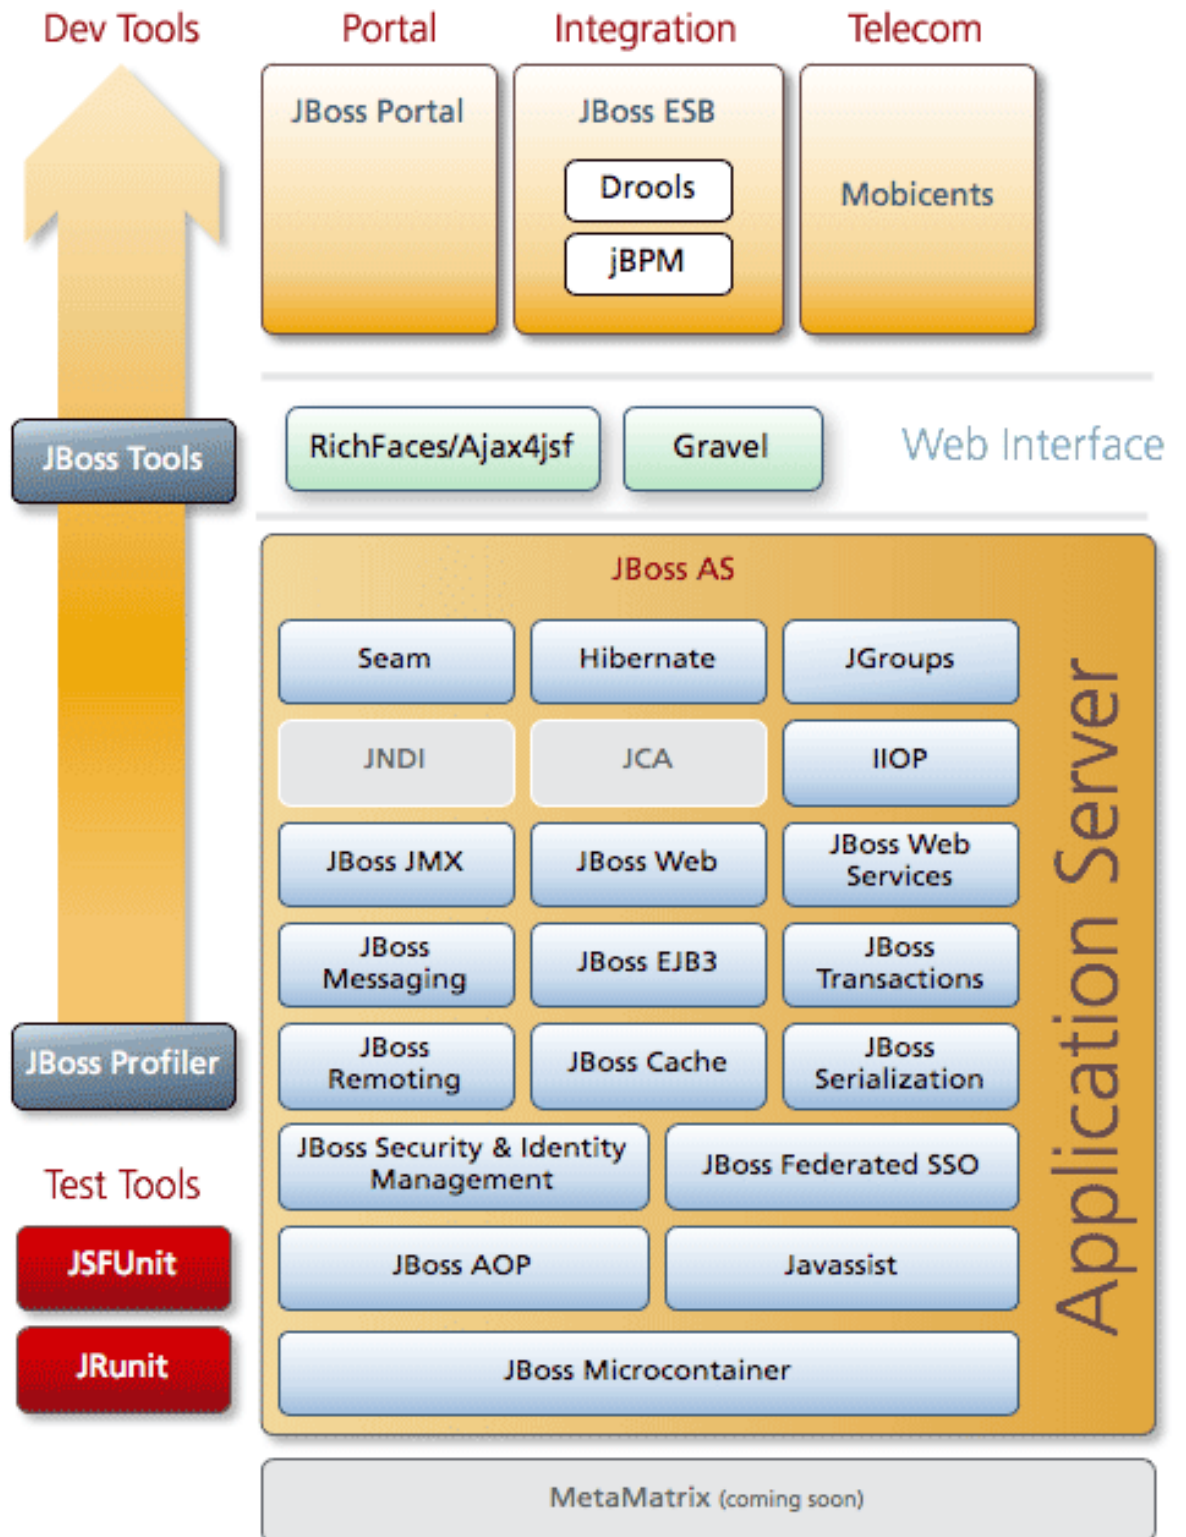

JBoss Today

- 50+ Community Projects
- Multiple product lines
- 25+ Million Downloads
- 500,000+ Users
- 700+ Contributors
- ~30% of World's Java Enterprise Applications use JBoss Technologies