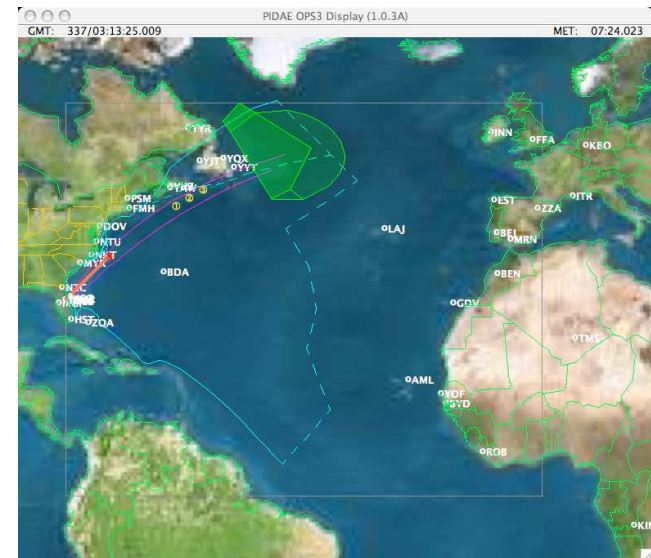

# NASA - Spacecraft Trajectory Operations

- Replaces legacy systems with JBoss Middleware for all of the Trajectory Analysis, Pre-mission Design, Operations, and Post-Flight Assessments for the Human Space Flight Program
  - Space Shuttle Program (SSP)
  - International Space Station (ISS)
  - Constellation Program (CxP) and other vehicles